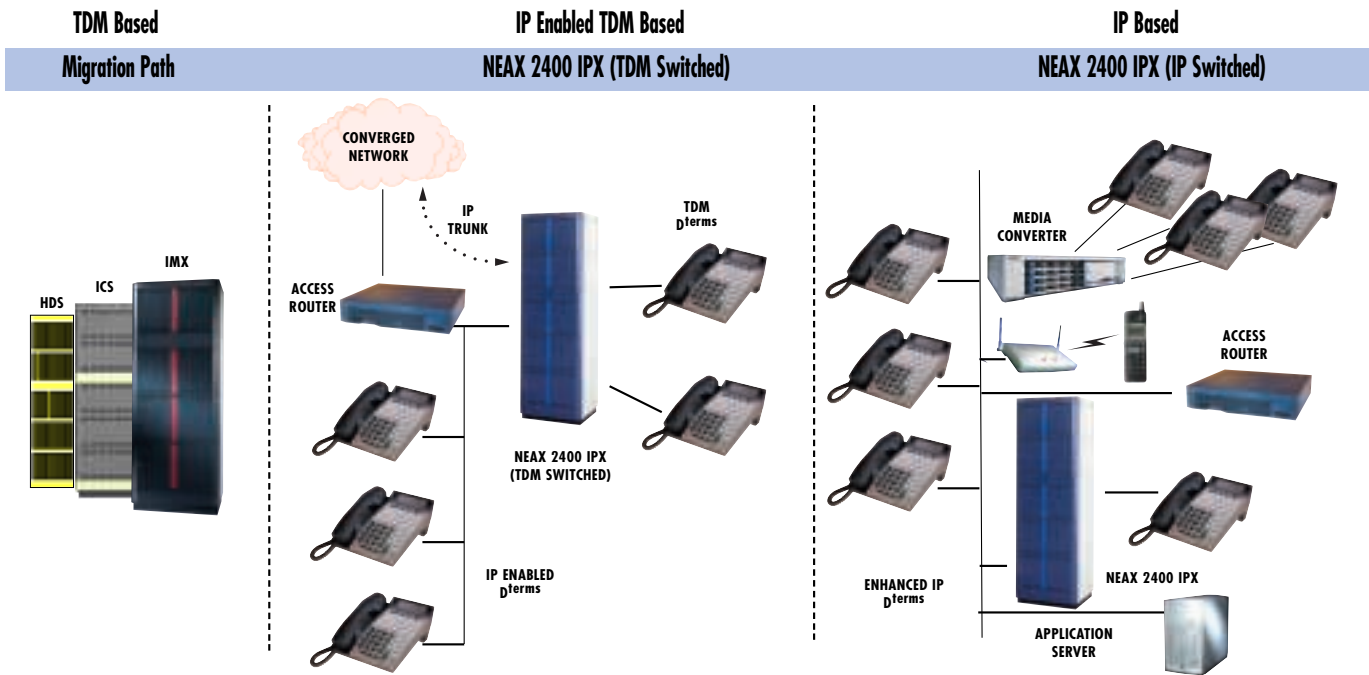

NEAX 2400 IPX

Investment Protection of Long-Term Migration

NEC IP Essentials

NEC IP Essentials are products that provide IP voice connectivity between sites as well as to the desktop. Using the customer Wide Area Network (WAN), the NEC IP trunk card provides transparent connectivity for NEC networking. To further leverage your Local Area Network (LAN) and WAN, the NEC IP station card and D^{term} Series E IP adapter can facilitate uncompromised user access to NEAX 2400 IPX features. Known as NEC IP Essentials — these capabilities provide measurable advantages and benefits for your business:

- Increased communication and collaboration
- Improved individual and enterprise performance
- Enhanced efficiency through a converged cable infrastructure
- Enhanced Multipoint Private Networking

It's About Choices!

With NEC, choices are paramount. We realize that one size does not fit all! The choices NEC provides empowers you to deploy a proven TDM based NEAX 2400 system, an IP enabled configuration of the same time-tested technology,

or, when available, a pure IP switching system. Regardless of which system type you invest in, NEC offers an upgrade path that allows for smooth and cost-effective migration to a fully converged information and communications network — when you require it. With NEC's unique migration lifeline, a system purchased today remains technologically viable far into the future through simple upgrades rather than a total system replacement.

Communications without Compromise

Why compromise in performance, migration or investment protection when NEC stands behind you — 100% — in each of these critical areas? It's all about ensuring you never need to compromise quality or performance. With an investment in the NEAX 2400 IPX, you enhance the user experience without having to settle for anything less. Think of what that could mean for your business. So, look for the smart investment protection of the NEAX 2400 IPX. Look to the trusted leadership of NEC.

To find out more about the NEAX 2400 IPX, or to inquire about NEC's powerful and versatile technology platforms, contact your local NEC dealer, call us at 1-800-TEAM NEC or visit our Web site: at: www.cng.nec.com

NEAX and D^{term} are registered trademarks of NEC America, Inc.
FUSION is a trademark of NEC America, Inc.

NEC America, Inc. Corporate Networks Group
1555 W. Walnut Hill Lane, Irving, TX 75038-3796

NEC